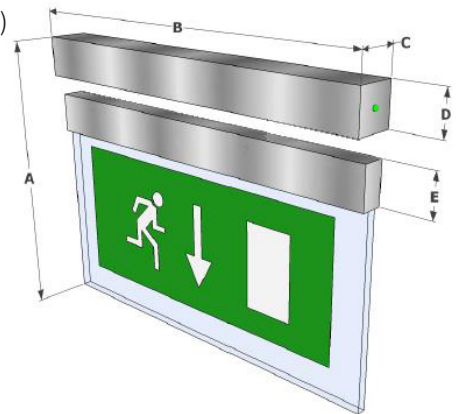

Wall*

Ceiling*

Flag*

- Waylight surface / suspended mounted 3 hour exit sign emergency
- Waylight can be surface mounted on to ceiling, wall, flag version
- White powder coated finish as standard, black
- Polished brass, polished chrome and satin chrome finishes available to order
- Supplied complete with specified legend
- Non-maintained, maintained and combined models
- Suitable for final exits and escape routes

Dimensions (mm)

- A 245
- B 360
- C 40
- D 40
- E 40

Options

- Self test, DALI, addressable, slave luminaires for central battery
- Conforms to EN60598-2-22

CAT No Lamp

WLSX 3W LED

Add suffix to catalogue number:

PG: Polished gold. **PC:** Polished chrome. **SF:** Any other finish to BS or RAL.

AR: Arrow right legend. **AL:** Arrow left legend. **EM3ST:** Self test.

EM3AD: Addressable emergency. **SL:** Slave. **NM:** Non maintained.